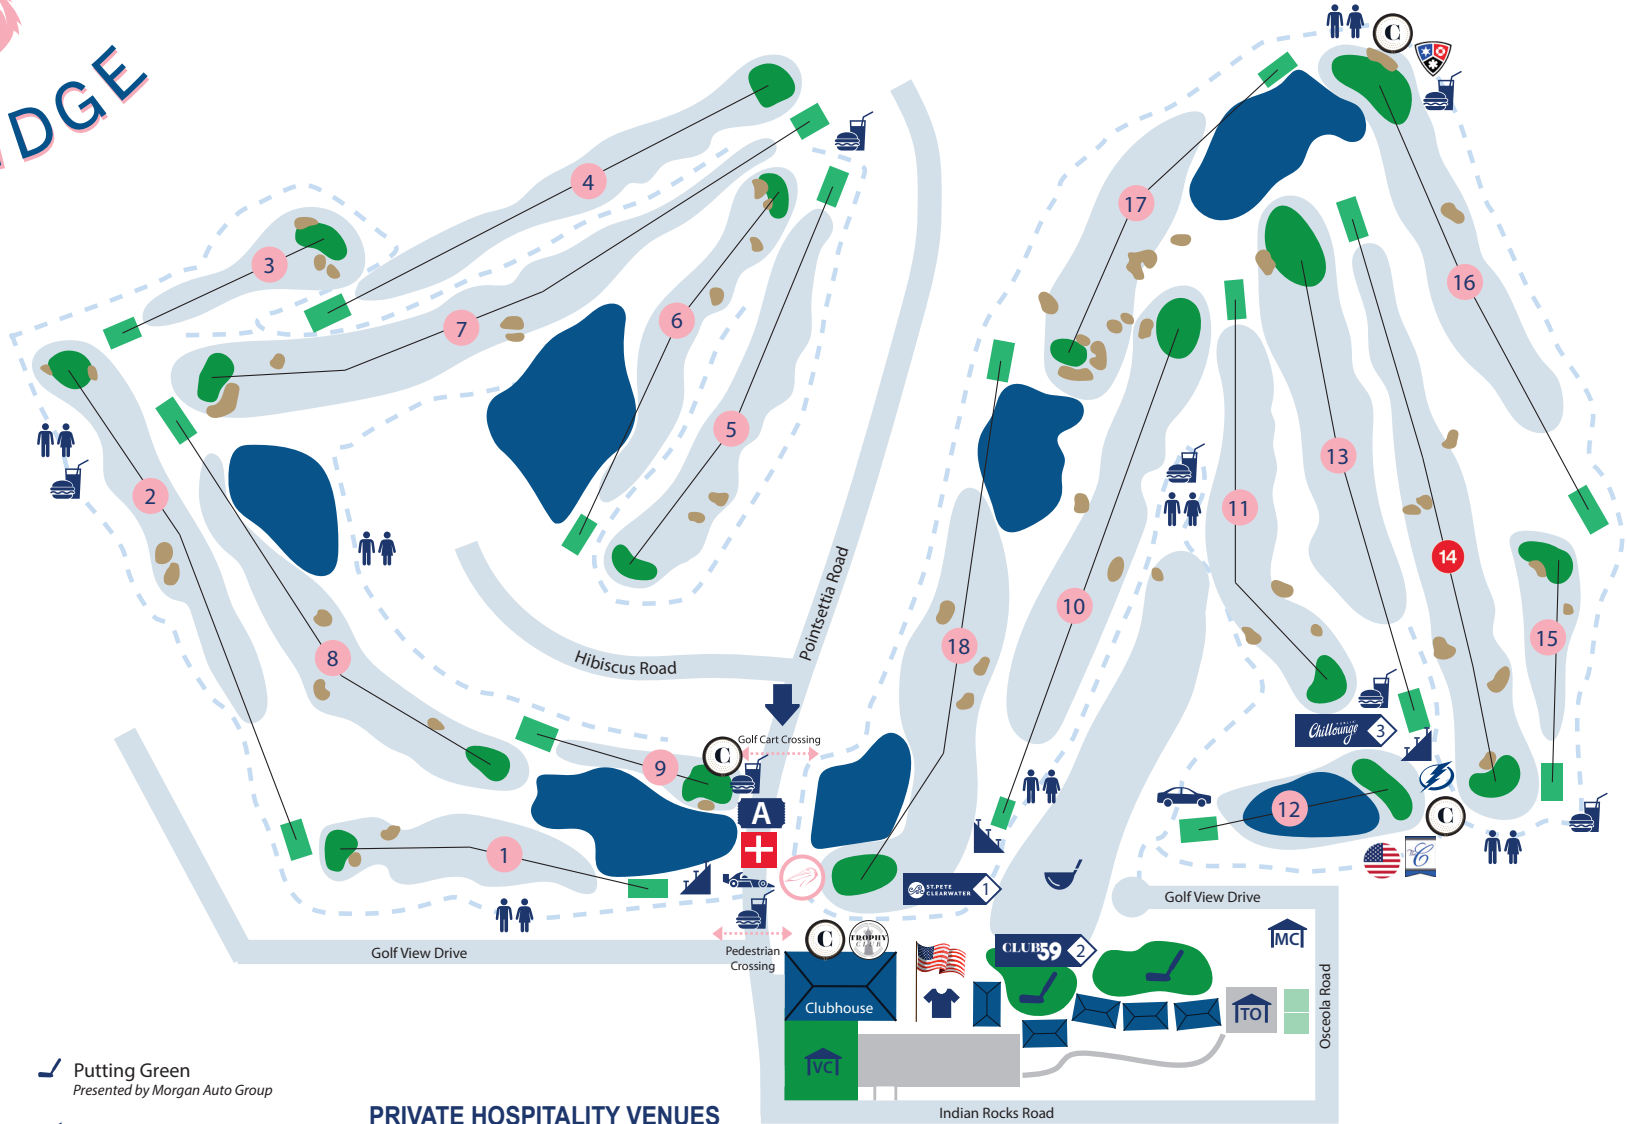

THE ANNIKA

PELICAN GOLF CLUB | BELLEAIR, FL

HOLE	1	2	3	4	5	6	7	8	9	OUT	10	11	12	13	14	15	16	17	18	IN	TOTAL
YARDS	312	397	182	408	360	369	495	425	158	3106	420	381	143	423	529	191	388	340	428	3243	6349
PAR	4	4	3	4	4	4	5	4	3	35	4	4	3	4	5	3	4	4	4	35	70

LEGEND

- A** Admissions & Will Call
- Driving Range
Presented by Boos Development Group
- First Aid
- Gainbridge & Delaware Life IndyCar
- Konica Minolta Media Center
- Main Entrance
- Merchandise
- Public Grandstand
- Putting Green
Presented by Morgan Auto Group
- Refreshments
- Restroom
- Tournament Office
- Volunteer Center
Presented by BayCare
- Aon Risk Reward Challenge

PRIVATE HOSPITALITY VENUES

PROPER CREDENTIALS REQUIRED

- Champion's Club**
Clubhouse Atrium, 9G, 12G, 16G
- Trophy Club**
The Albatross, Clubhouse Atrium, 9G, 12G, 16G
- The Cabanas** - 12G
- Lightning Lounge** - 12G
- Pelican Post** - 18G
- Hero Outpost** - 12G
Presented by FedData
Military personnel only
- First Responders Outpost** - 16G
Presented by SERVPRO
First Responder personnel only

FAN ZONES OPEN TO THE PUBLIC

- Pelican Village**
Presented by VSPC
- Peroni Bar**
- VSPC Photo Opportunity**
- Refreshments**
- Club59**
- #LeadwithLegacy Walk**
Presented by Konica Minolta
- Morgan Auto Vehicle Displays**
- Belleair Market**
- Publix Chillounge**
- BayCare BayCare Long Putt Challenge**
- Publix Family Fun Zone**
- Tito's Tito's Stillhouse**