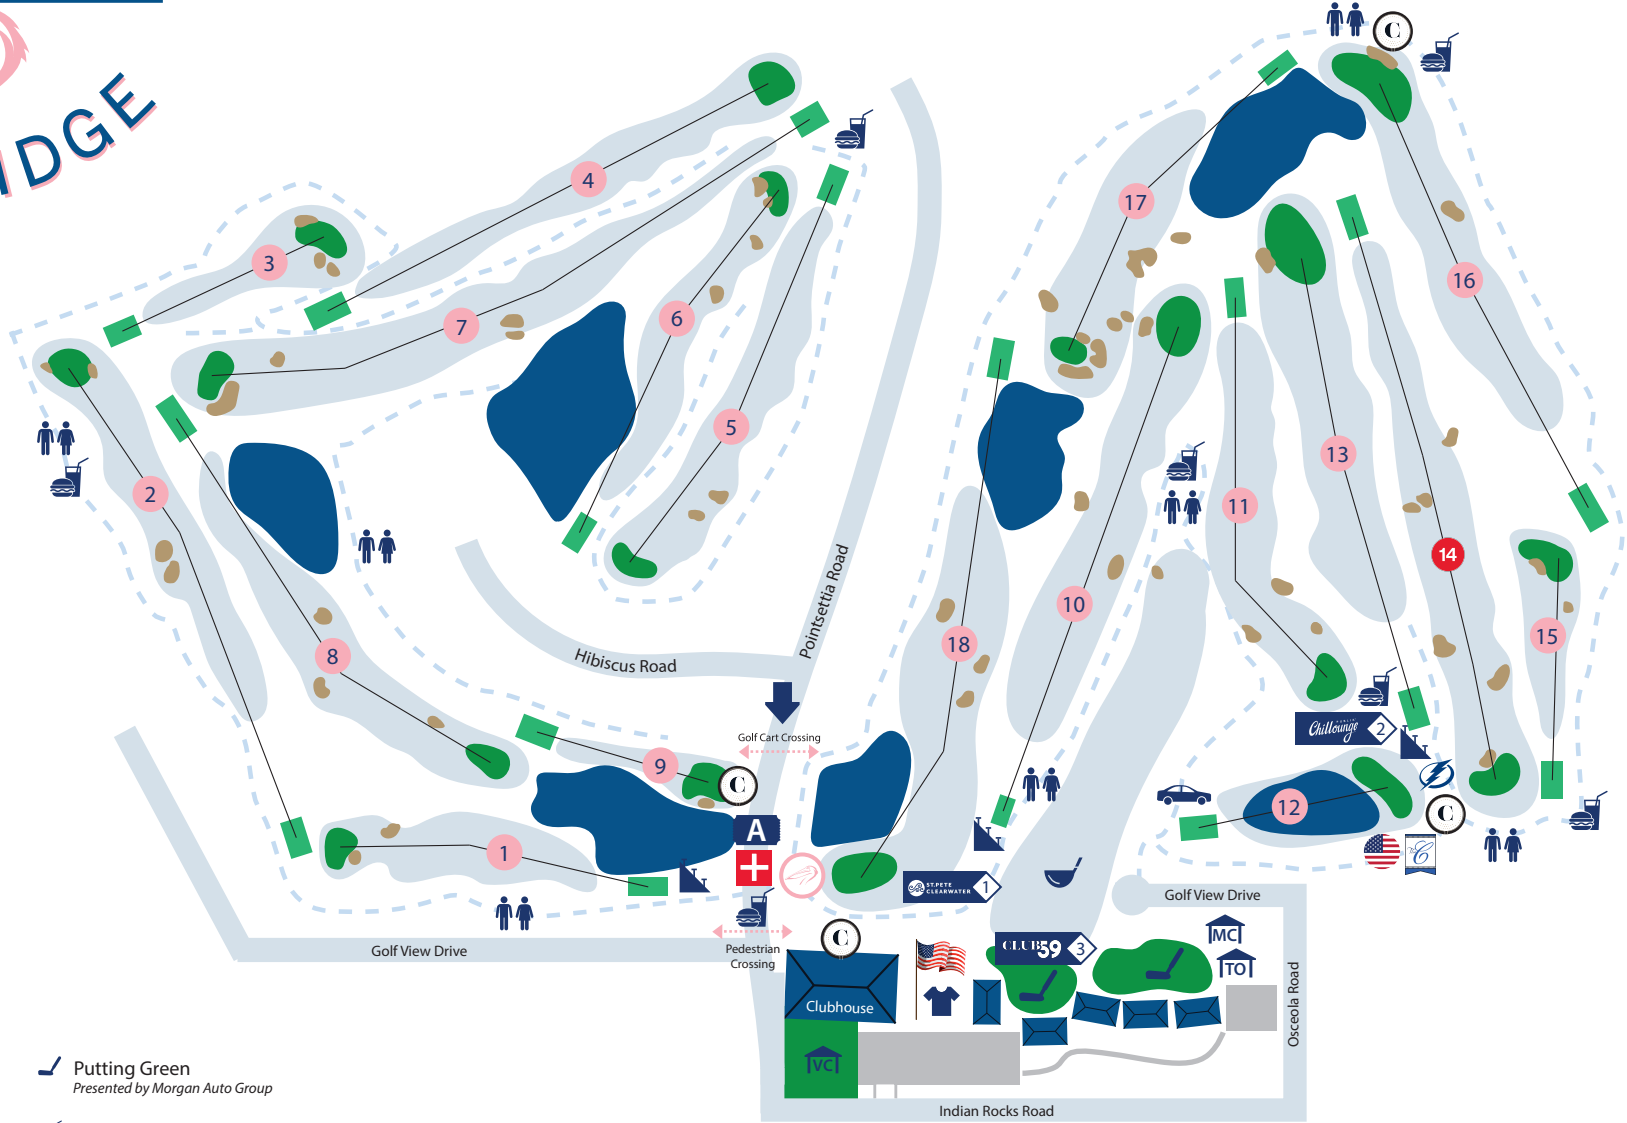

THE ANNIKA

PELICAN GOLF CLUB | BELLEAIR, FL

HOLE	1	2	3	4	5	6	7	8	9	OUT	10	11	12	13	14	15	16	17	18	IN	TOTAL
YARDS	312	397	182	408	360	369	495	425	158	3106	420	381	143	423	529	191	388	340	428	3243	6349
PAR	4	4	3	4	4	4	5	4	3	35	4	4	3	4	5	3	4	4	4	35	70

LEGEND

- Admissions & Will Call
- Driving Range
Presented by Boos Development Group
- Main Entrance
- First Aid
- Konica Minolta Media Center
- Merchandise
- Public Grandstand
- Putting Green
Presented by Morgan Auto Group
- Refreshments
- Restroom
- Tournament Office
- Volunteer Center
Presented by BayCare
- Aon Risk Reward Challenge

PRIVATE HOSPITALITY VENUES

PROPER CREDENTIALS REQUIRED

- Champions Club
Clubhouse Atrium, 9G, 12G, 16G
- Lightning Lounge - 12G
- The Cabanas - 12G
- Hero Outpost - 12G
Presented by FedData Military personnel only
- Pelican Post - 18G

FAN ZONES

OPEN TO THE PUBLIC

- Pelican Village
Presented by VSPC
- Publix Chillounge & Family Fun Zone
- Club 59
- BayCare BayCare Long Putt Challenge
- #LeadwithLegacy Walk
Presented by Konica Minolta
- Belleair Market
- Restroom
- Morgan Auto Vehicle Displays