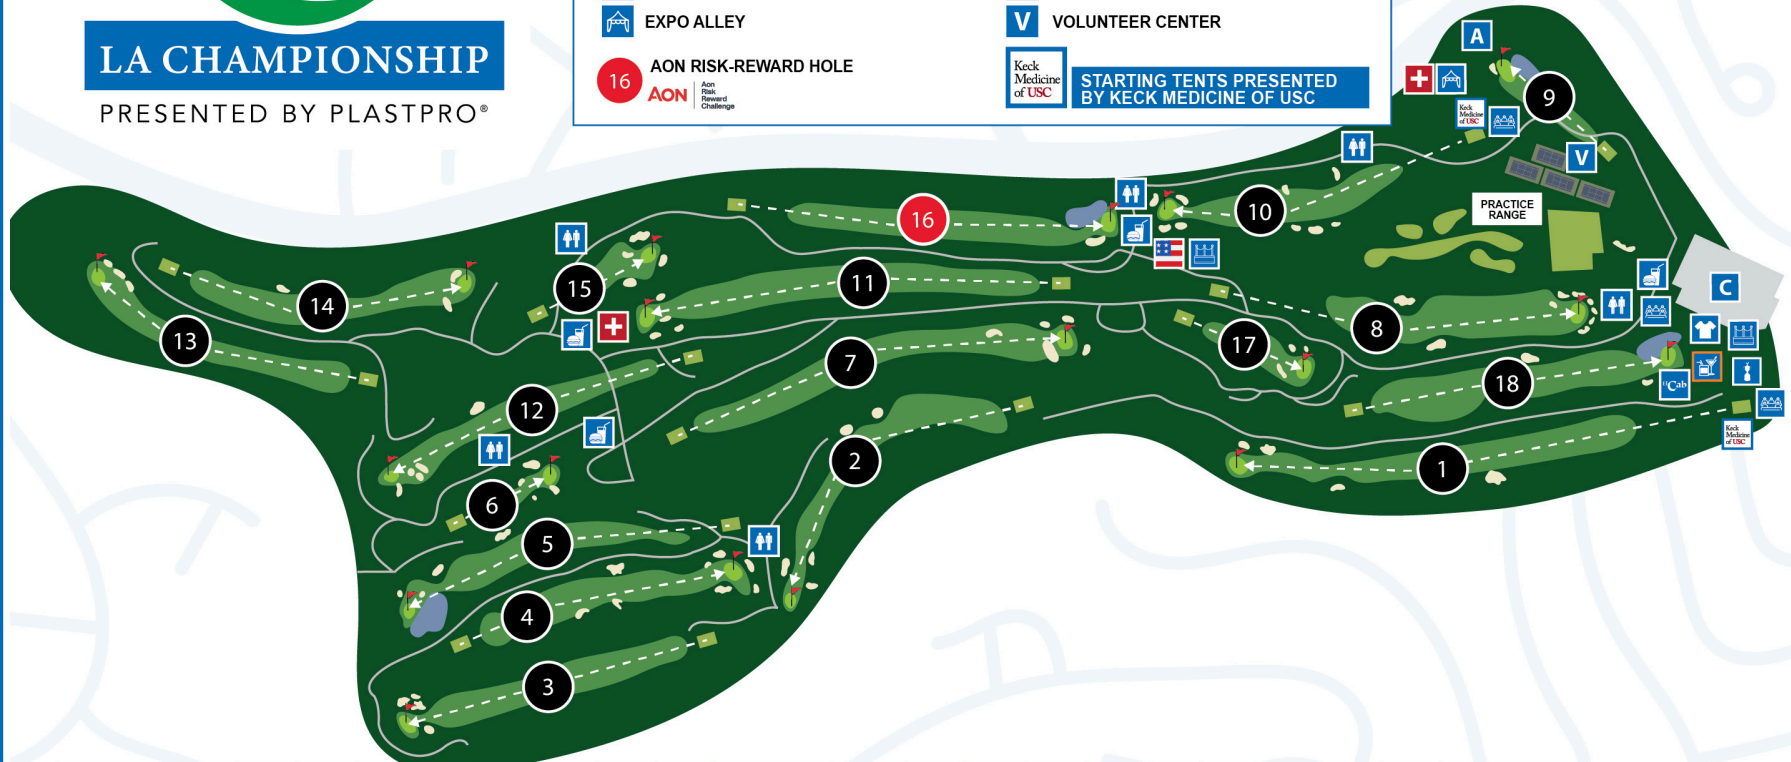

LA CHAMPIONSHIP

PRESENTED BY PLASTPRO®

MAP KEY

- A** ADMISSIONS / RIDESHARE
- C** CLUBHOUSE
- CON** CONCESSIONS
- EL Cab** EL CABALLERO MEMBER SUITE
- EL Cab** EL CABALLERO PRO SHOP
- CHAMP** CHAMPIONSHIP TROPHY
- EXPO** EXPO ALLEY
- 16** AON RISK-REWARD HOLE
- +** FIRST AID
- USA** HERO OUTPOST
- CC** CHAMPIONS CLUB ON 10 & 18
- JM Eagle** JM EAGLE / PLASTPRO SUITE
- PB** PUBLIC BLEACHERS
- RR** RESTROOM
- V** VOLUNTEER CENTER
- Keck Medicine of USC** STARTING TENTS PRESENTED BY KECK MEDICINE OF USC

HOLE	1	2	3	4	5	6	7	8	9	OUT	10	11	12	13	14	15	16	17	18	IN	TOTAL
YARDS	525	404	385	385	370	182	508	411	151	3321	406	534	389	388	420	161	464	164	432	3358	6679
PAR	5	4	4	4	4	3	5	4	3	36	4	5	4	4	4	3	5	3	4	36	72