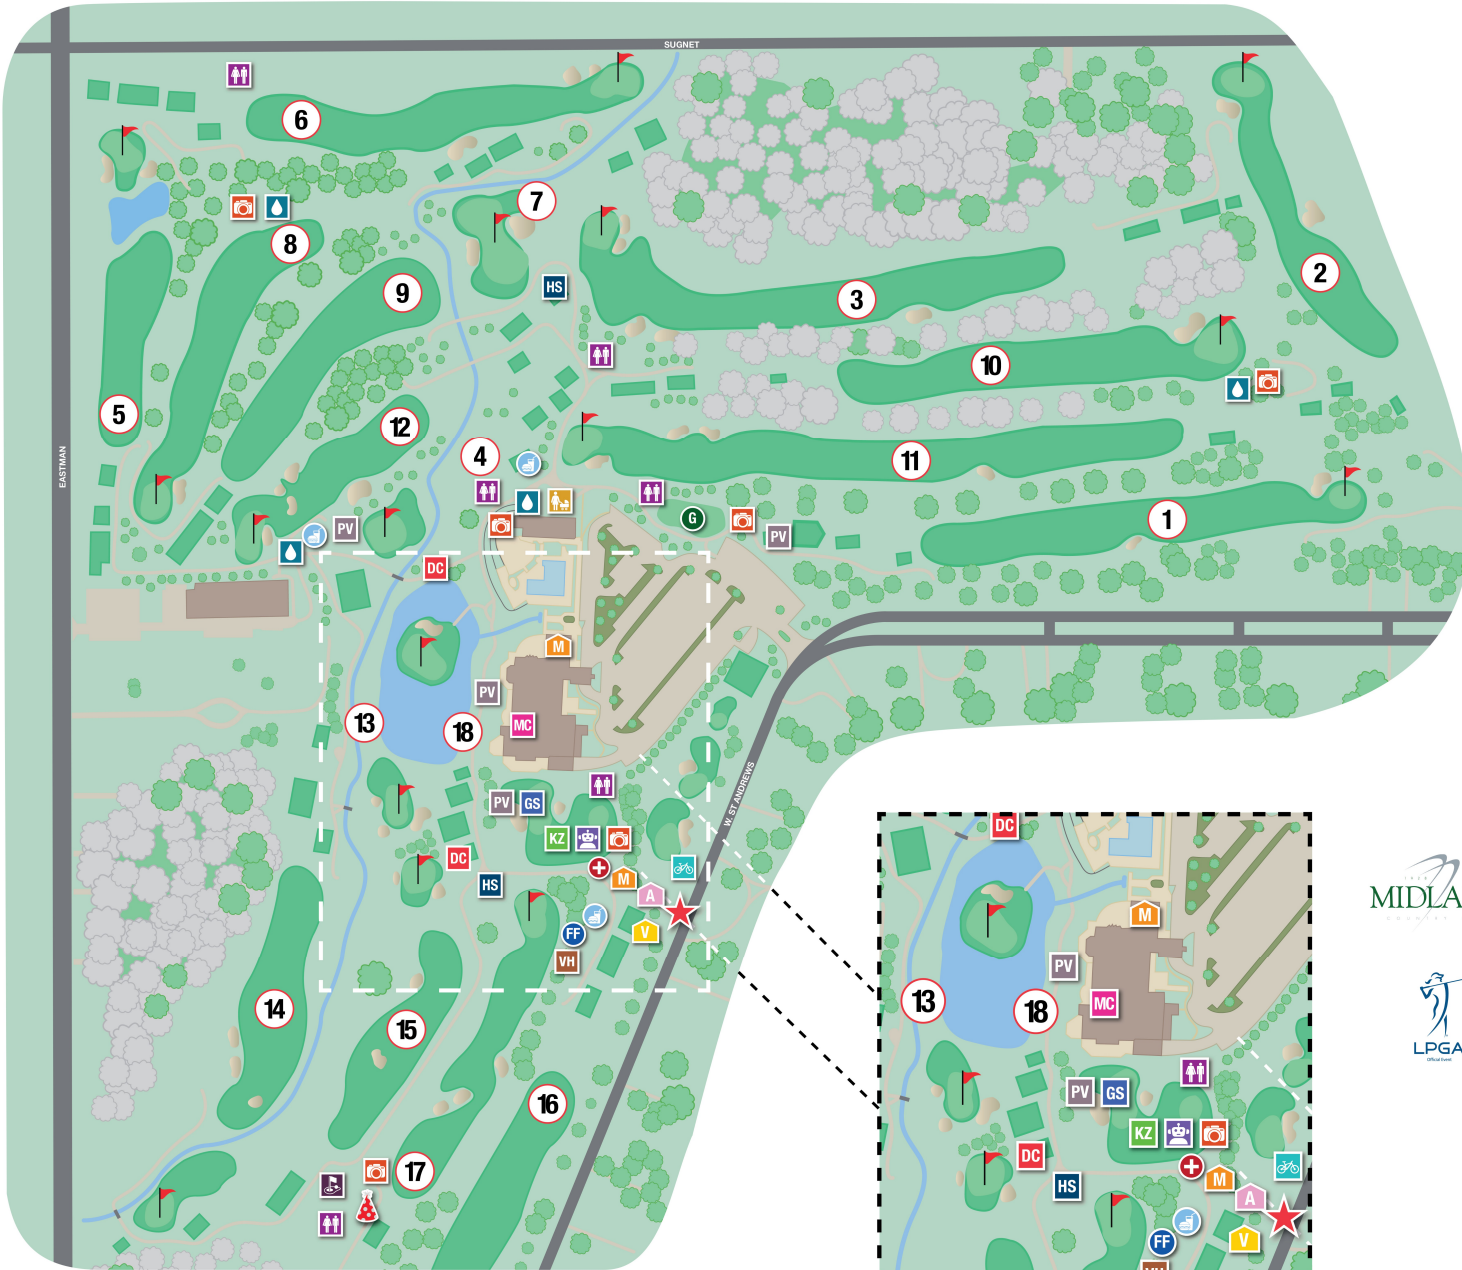

DOW CHAMPIONSHIP

MAP KEY

- FIRST AID
- RESTROOMS
- MATERNITY STATION
- CONCESSIONS
- SELFIE STATION
- PUBLIC VIEWING
- MEDIA CENTER
- BIKE PARKING
- MERCHANDISE
- ADMISSIONS
- VOLUNTEER HQ
- PUTTING GREEN
- FORE OUR FUTURE
- KIDS ZONE
- STEM CENTER
- WATER STATION
- FAN-TASTIC FAIRWAY
- SHUTTLE DROP OFF/PICK UP
- CHAMP'S BIRTHDAY (SUNDAY)

ADA ACCESSIBLE AREAS

- | | |
|--------------------------|----------------------|
| ADMISSIONS | PUBLIC VIEWING |
| VOLUNTEER HQ | VETERANS HOSPITALITY |
| DIAMOND CLUB TEE + GREEN | FAN-TASTIC FAIRWAY |
| SANDTRAP SOCIAL | ALL RESTROOMS |

HOSPITALITY

- DIAMOND CLUB
- VETERANS HOSPITALITY
- HOSPITALITY SUITES
- GARBER SUITE